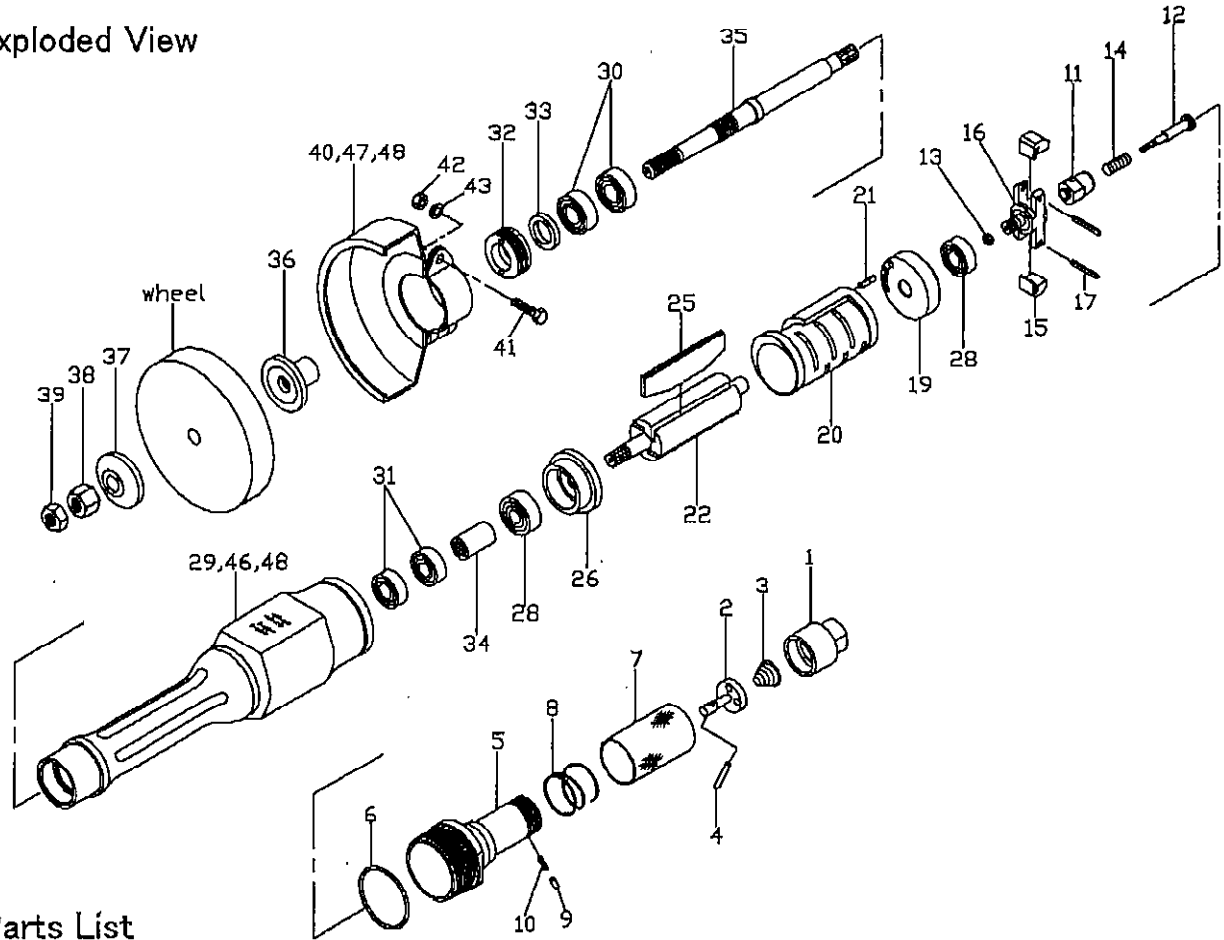

Exploded View

Parts List

Index NO.	Part Number	Description	Q'ty Req'd
1	Y31124010	Throttle Valve Cover	1
2	Y31124020	Throttle Valve	1
3	Y31122030	Throttle Valve Spring	1
4	Y31124040	Valve Pin	1
5	Y3112405A	Case Cap	1
6	Y31124060	O Ring JASO -2047	1
7	Y31124070	Throttle Valve Handle	1
8	Y31124080	Handle Spring	1
9	Y31122090	Plunger Pin	1
10	Y31122100	Plunger Spring	1
11	Y31124110	Governor Valve	1
11A	Y3112411A	Governor CP	1
12	Y31124120	Governor Set Screw	1
13	Y31124130	Hex Nut M4	1
14	Y31124140	Governor Spring	1
15	Y31124150	Governor Weight	2
16	Y31124160	Governor Body	1
17	Y31124170	Spring Pin 3.5 x 22	2
19	Y31124190	Rear Plate	1
20	Y31124200	Cylinder	1
20A	Y3112420A	Cylinder CP	1
21	Y31124210	Spring Pin 4 x 12	1
22	Y31124220	Rotor	1

Index NO.	Part Number	Description	Q'ty Req'd
25	Y31124250	Vane	4
26	Y31124260	Front Plate	1
28	Y31124280	Bearing 6201ZZ	2
29	Y31124290	Case	1
30	Y31122310	Bearing 6002Z	2
31	Y31122300	Bearing 6001Z	2
32	Y31124320	Bearing Nut	1
33	Y31124330	Felt	1
34	Y31124340	Joint	1
35	Y31124350	Shaft	1
36	Y31124360	Wheel Carrier	1
37	Y31124370	Wheel Ring	1
38	Y31124380	Wheel Nut(1)	1
39	Y31124390	Wheel Nut(2)	1
40	Y31124400	Wheel Cover	1
41	Y31124410	Wheel Cover Bolt M6 x 20	1
42	Y31124420	Wheel Cover Nut M6	1
43	Y31124430	Spring Washer M6	1
46	Y31124460	Name Plate	1
47	Y31124470	Wheel Cover Name Plate	1
48	Y31122460	Rivet	6
49	Y10301220	Hose Stem 3/8 x 1/2	1
50	Y10301320	Pory Cap 3/8	1